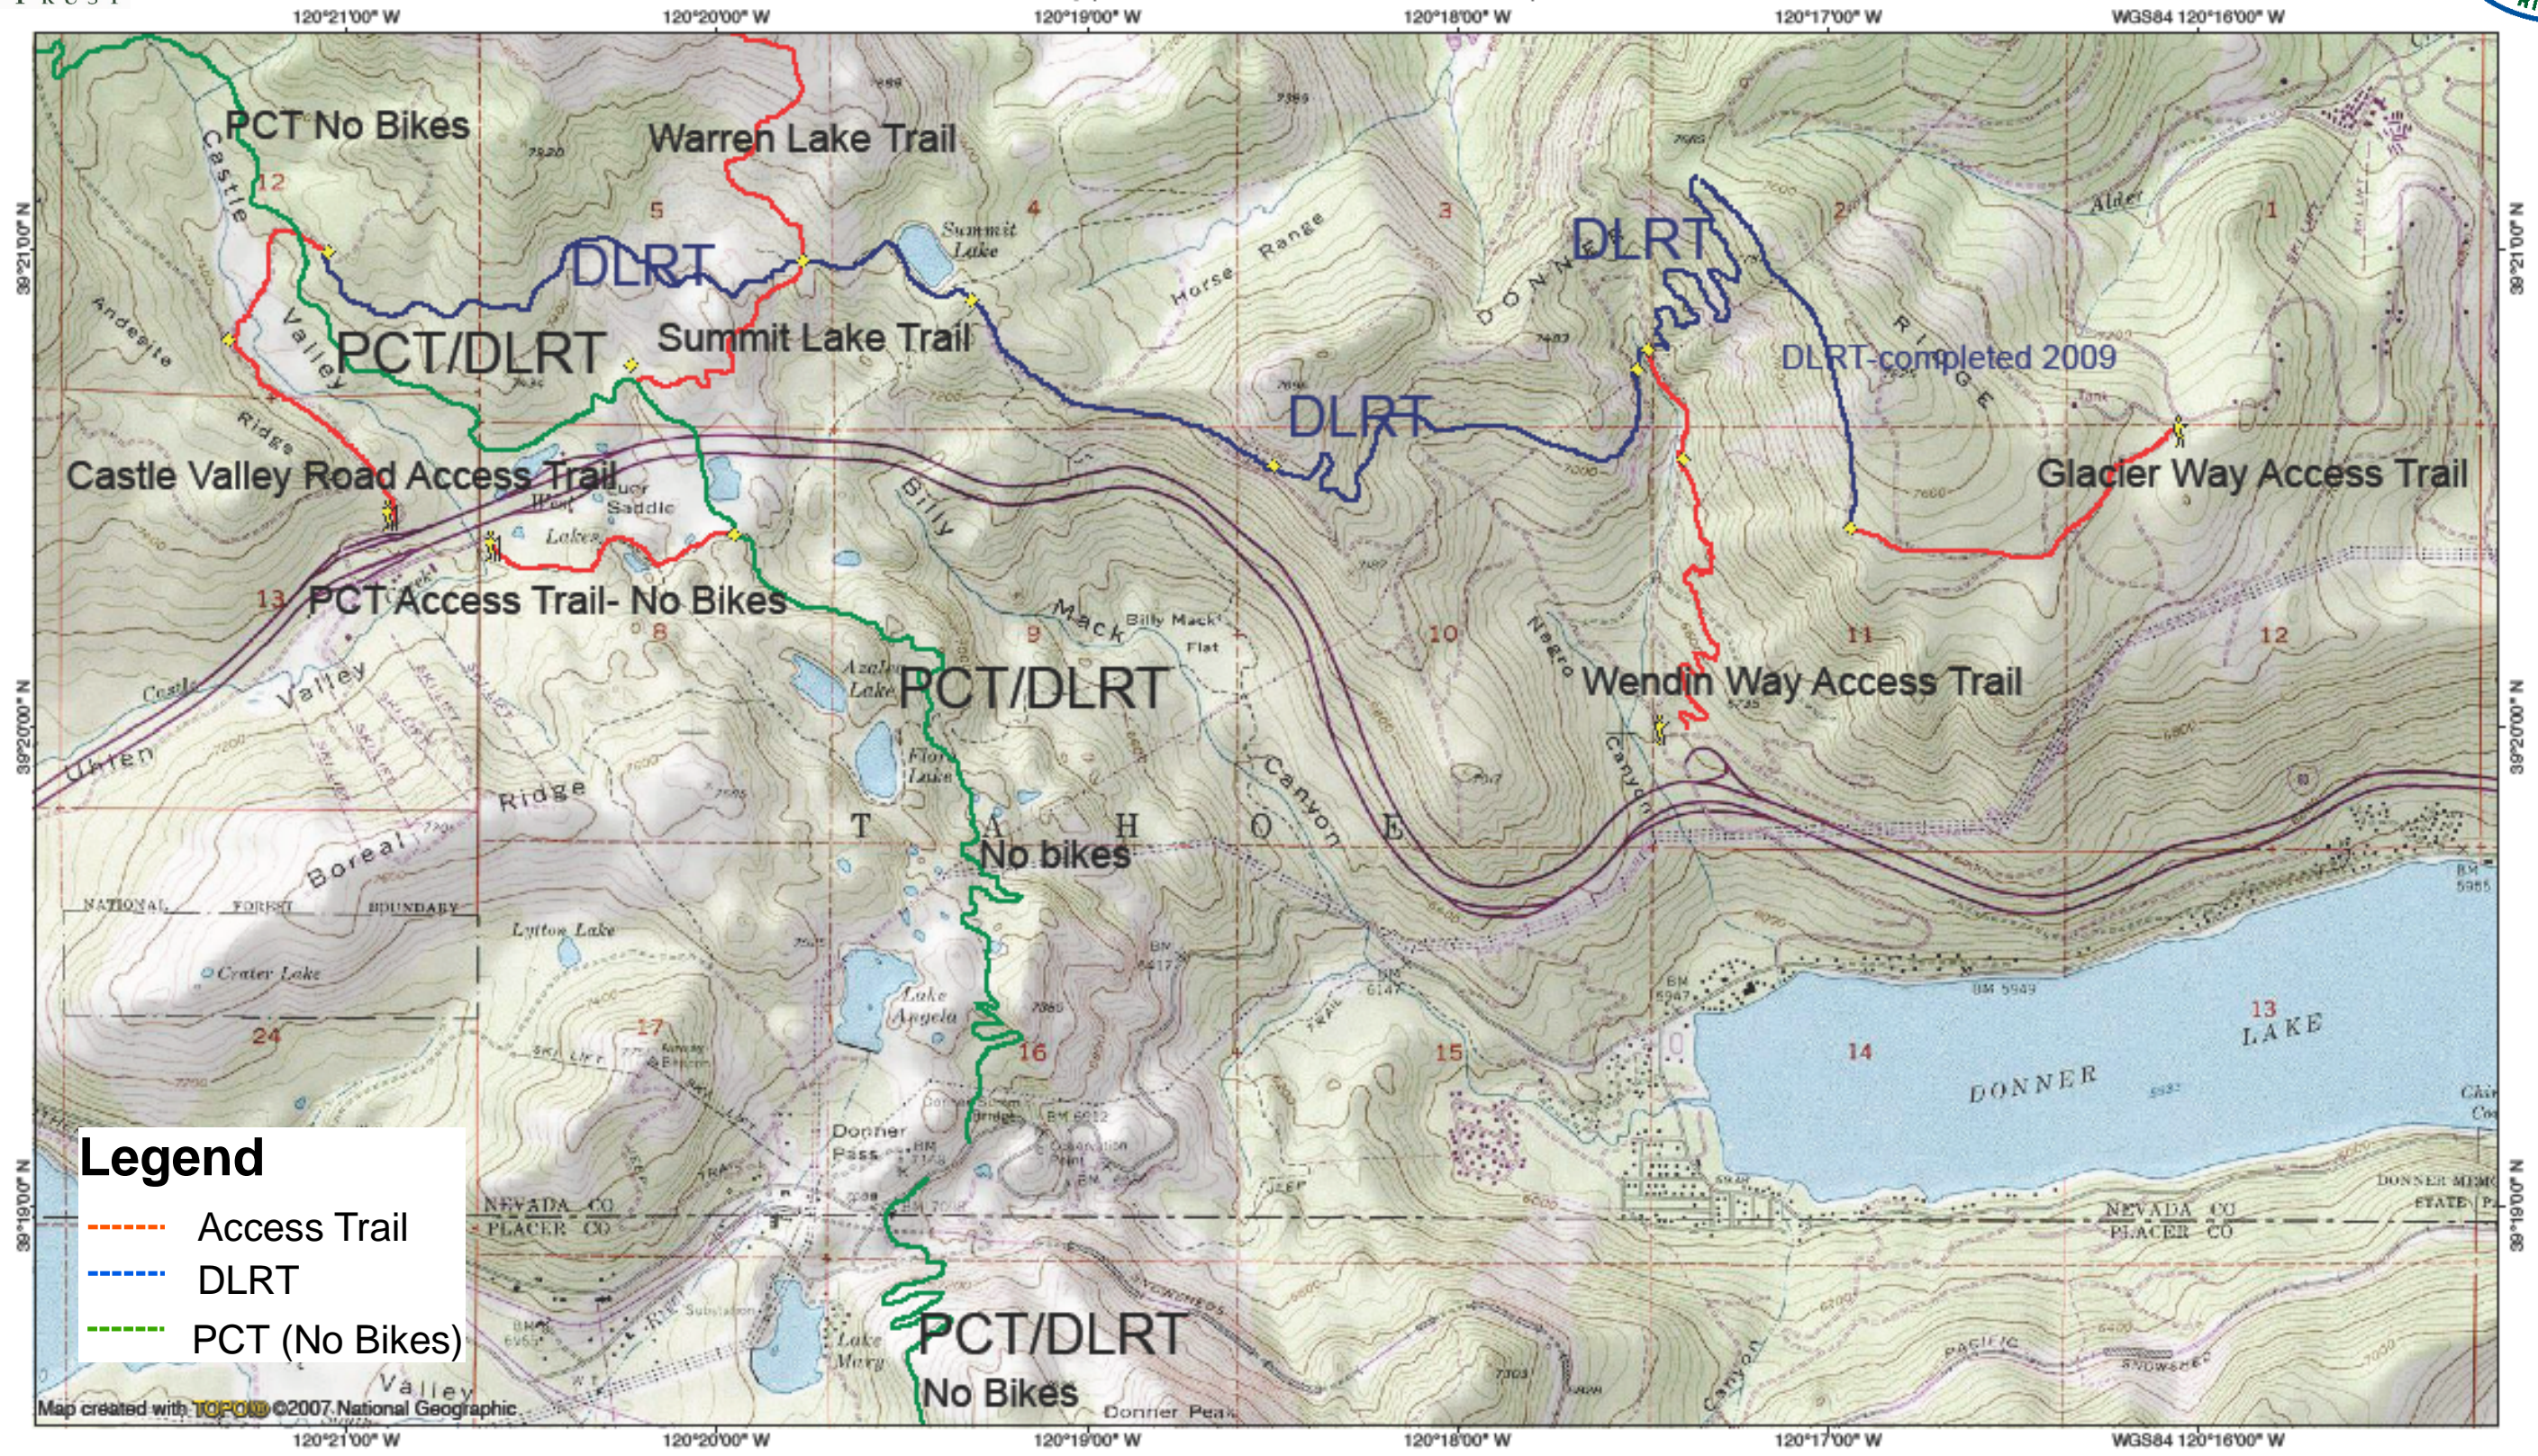

# Donner Lake Rim Trail Area Map

**Legend**

- Access Trail (Orange dashed line)
- DLRT (Blue solid line)
- PCT (No Bikes) (Green dashed line)

Map created with **TOPO** ©2007 National Geographic

TN/MN  
14.5°  
05/28/09